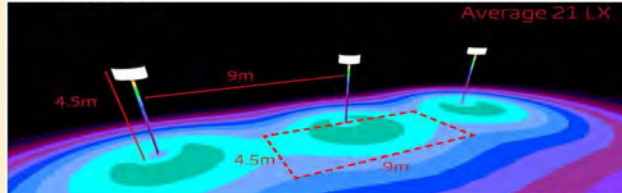

Make, Model & Accessories:
Manufacturer: BEGA - 77 210
Order code: 77 210 K3

Illuminance Level: