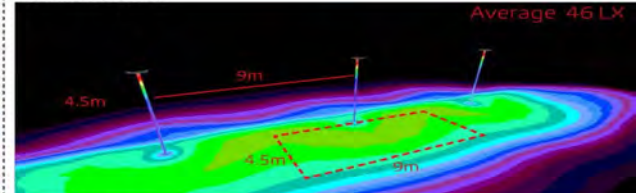

Make, Model & Accessories:
Manufacturer: GHM ECLATEC - ELYXE
Order code: ELYXE LRM 500mA 43W

Illuminance Level: