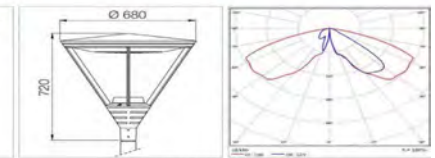

Alternative selection