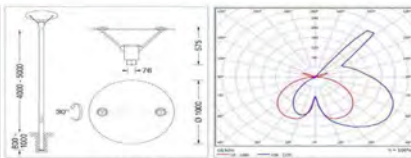

ROOTS LIGHTING

CONNECTED TO LIGHTING, WE WILL SHINE TOGETHER

ENGINEERING & CALCULATION STUDY

LIGHT QUALITY AND VALUE ENGINEERING

- Our team will use a systematic method to improve the “value” of the design or the products by either improving the function or reducing the initial cost.
- For example with the right beam distribution and the right power consumption, we reduced the number of fixtures in half and provided more pleasant environment.

Make, Model & Accessories:
Manufacturer: BEGA - 77 210
Order code: 77 210 K3

Make, Model & Accessories:
Manufacturer: GHM ECLATEC - ELYXE
Order code: ELYXE LRM 500mA 43W