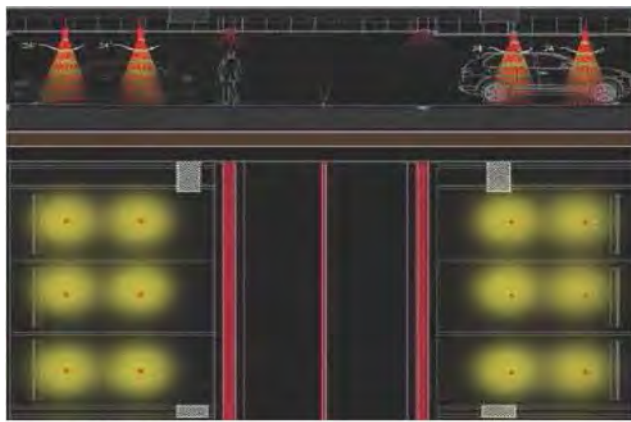

ROOTS LIGHTING

CONNECTED TO LIGHTING, WE WILL SHINE TOGETHER

ENGINEERING & CALCULATION STUDY

LIGHT QUALITY AND VALUE ENGINEERING

- Our team will use a systematic method to improve the “value” of the design or the products by either improving the function or reducing the initial cost.
- For example with the right beam distribution and the right power consumption, we reduced the number of fixtures in half and provided more pleasant environment.

Original selection